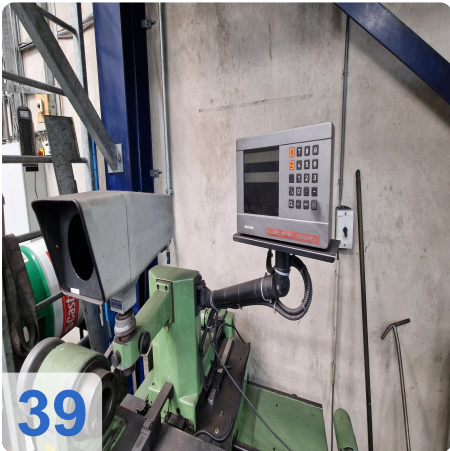

As

e

Assets

36

37

38

39

40

41