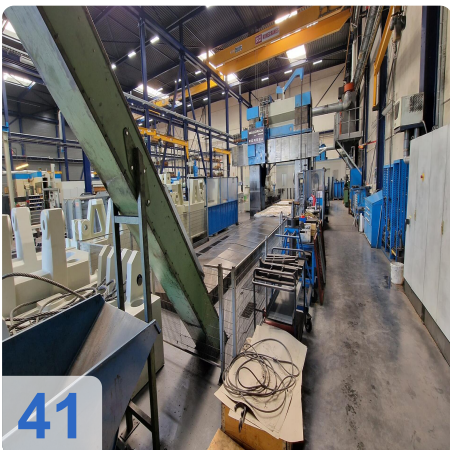

As

e

Assets

36

37

38

39

40

41