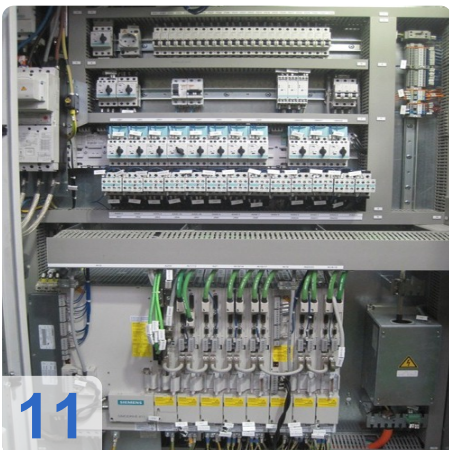

Assets

e

Assets